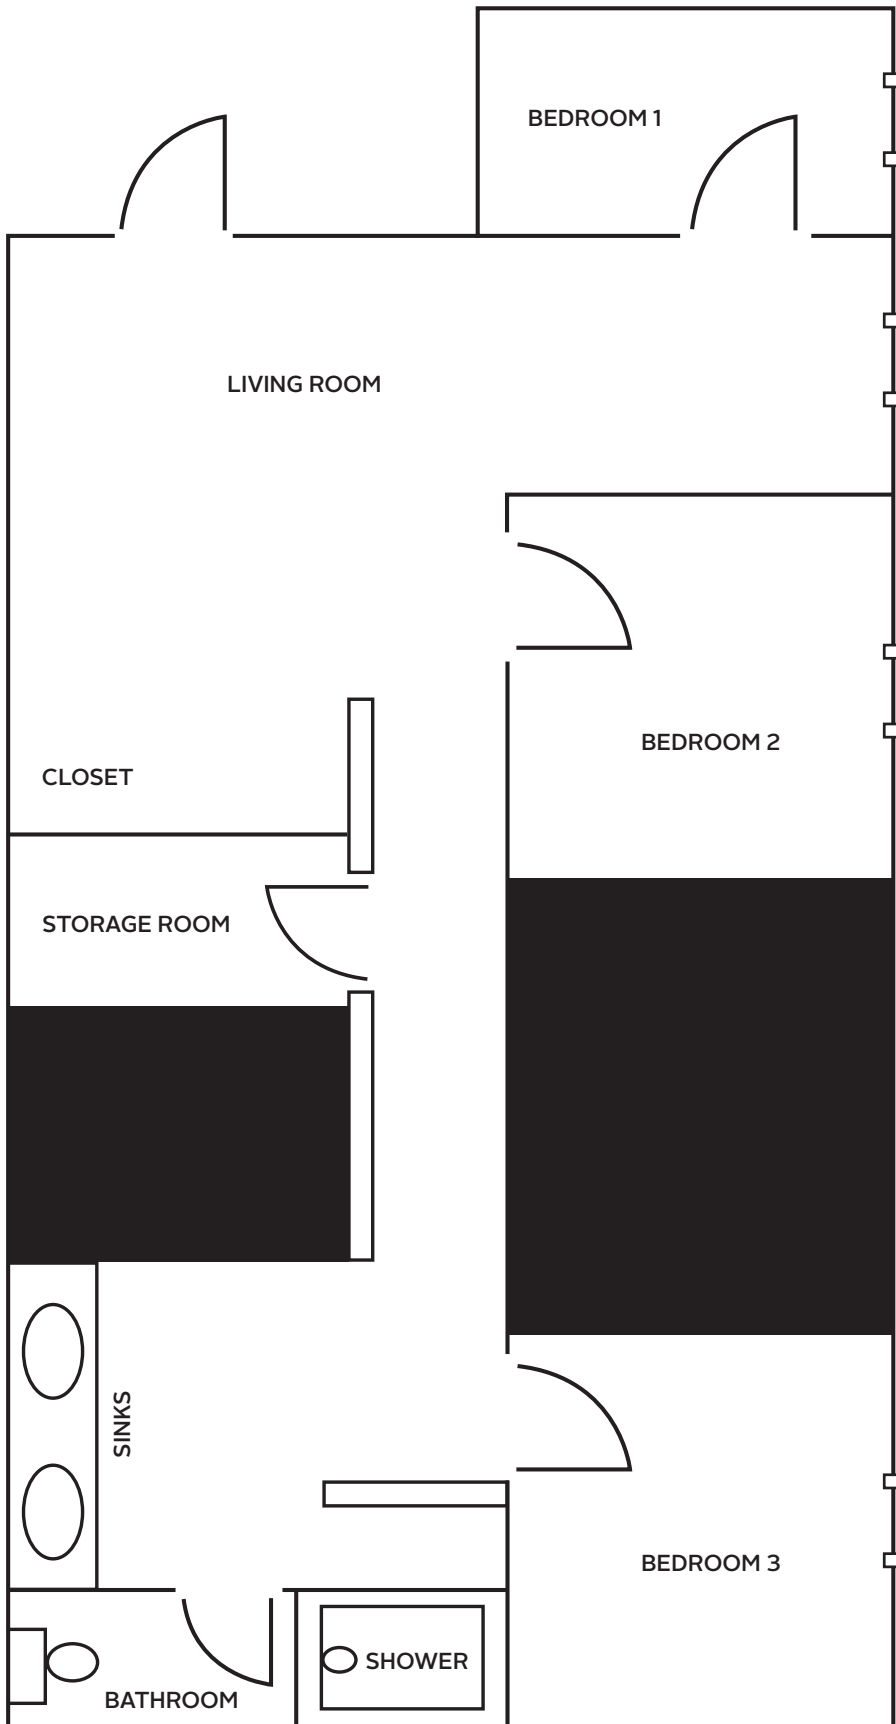

MAHLER HALL THREE BEDROOM FLOOR PLAN

MEASURED AREA	WIDTH	HEIGHT
Bathroom (toilet area)	38 inches	84 inches
Bathroom (sink area)	80 inches	84 inches
Bathroom (shower area)	36 inches	84 inches
Bedroom 1	89 inches	96 inches
Bedroom 1 window	36 inches	35.5 inches
Bedroom 2	137 inches	96 inches
Bedroom 2 window	48 inches	35 inches
Bedroom 3	137 inches	96 inches
Bedroom 3 window	48 inches	35 inches
Living room	109 inches	96 inches
Living room window	60 inches	60 inches